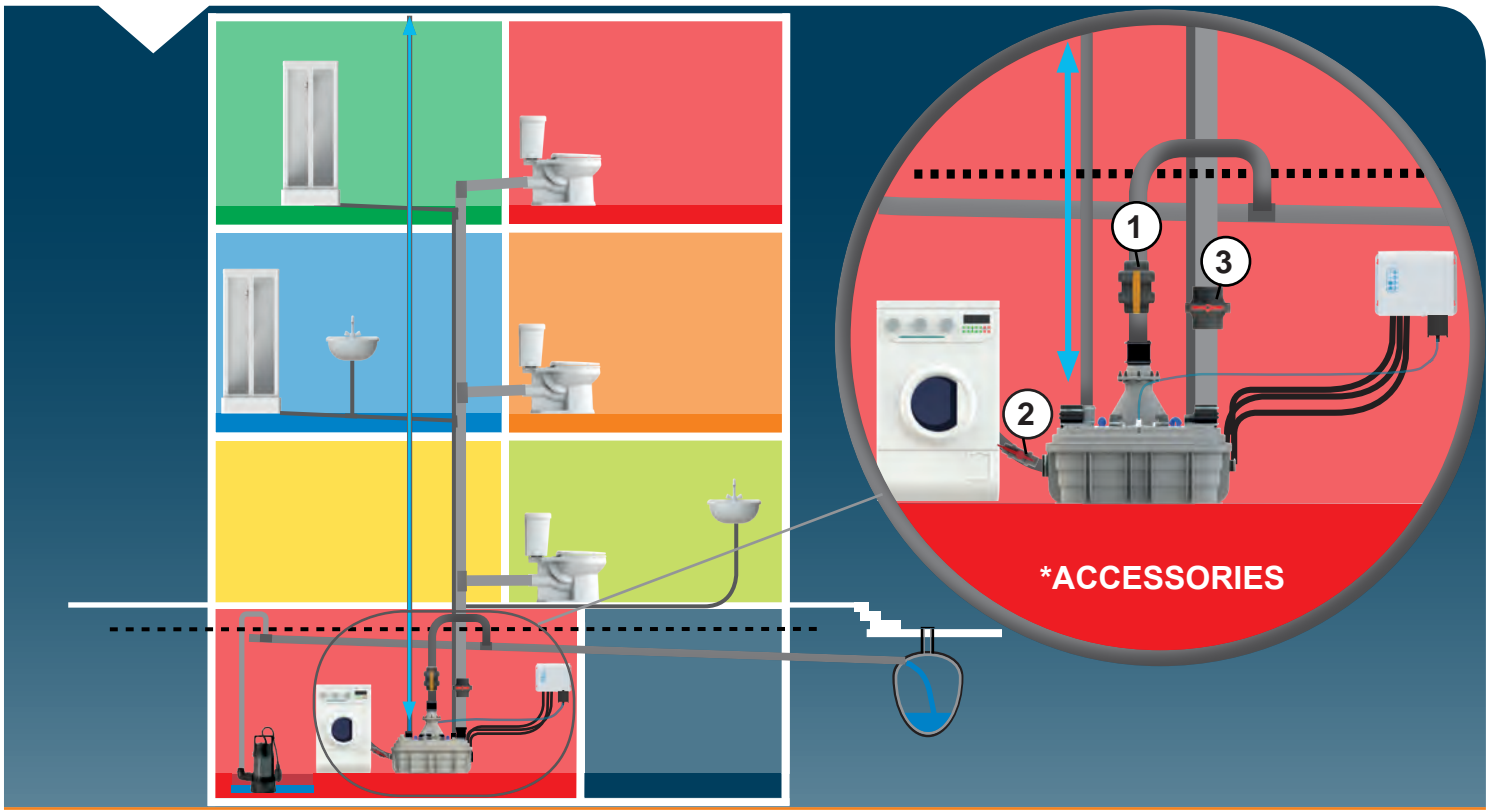

x2	 x2	 x1 Ø110mm	 x2 118x126	 x4 Ø40/50mm	 x8 40x60
 x1 Ø100/110/125mm	 x2 Ø100/110	 x4 100/120	 x1 Ø75mm	 x2 80x100	 x2
 x1	 x1	 x1 120/140			

1

2

Ø110mm Ext

PVC GLUE