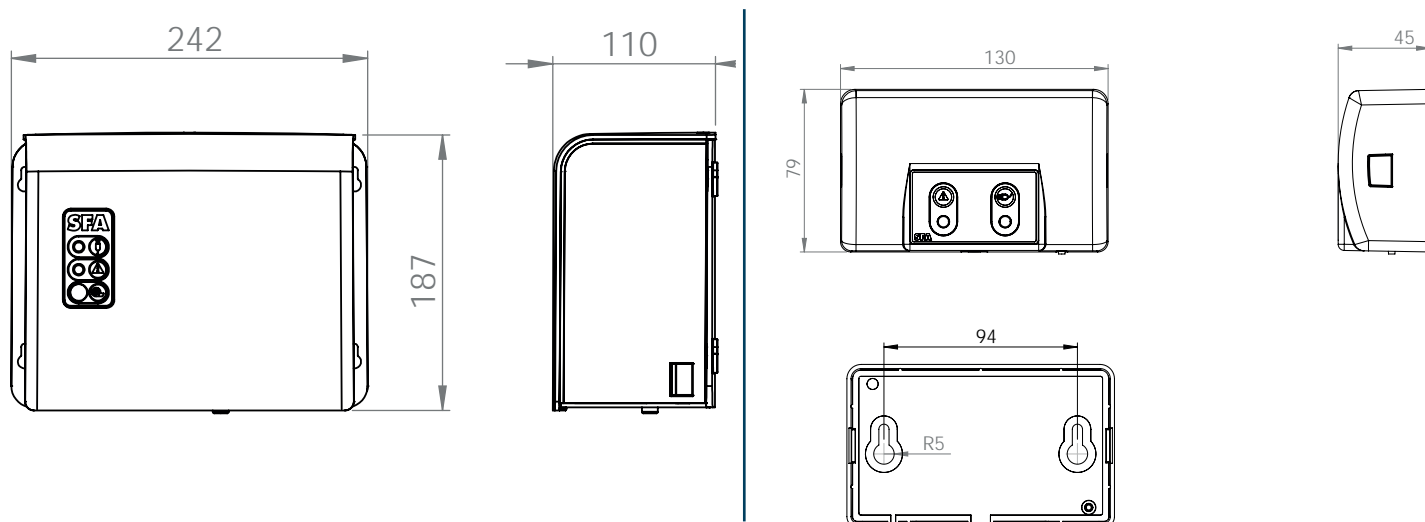

SANICUBIC 2 VX EN 12050-1

Data specifications		
Type of current	1 phase	3 phase
Voltage	220-240 V	400 V
Frequency	50-60 Hz	50-60 Hz
Motor rating (for one motor)	2 kW	3,5 kW
Current (for one motor)	8A	12 A
Cable (4m) sensor - control box	H07RN-F 3X1,5	
Cable (4m) engine - control box	H07RN-F 4G1,5	
Cable (2,5m) Power supply cable	H07RN-F 3G1,5	5G2,5
Protection code	Station : IP68, control box: IPX4	
max. discharge height	13 m	17 m
max. flow rate	40 m3/h	55 m3/h
max temperature	35°C (70°C, 5 min)	
Free passage	50 mm	
Tank volume	120 L	
useful volume	26 L	
ON / OFF level activation	180 mm / 100 mm	
ON alarm activation	250 mm	
Weight including accessories	88 kg	
Discharge	Øext 110 mm	
Inlet	Øext 125, 110, 100, 50, 40 mm	
Ventilation	Øext 75 mm