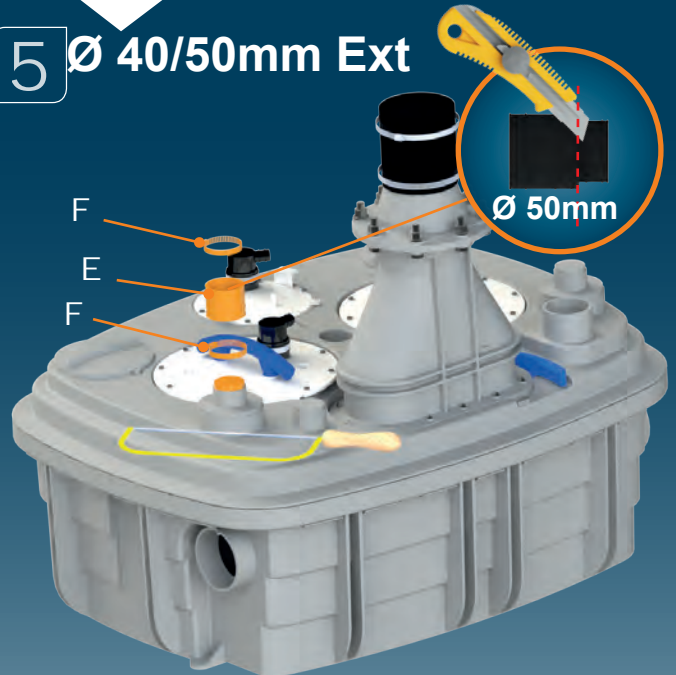

5

Ø 40/50mm Ext