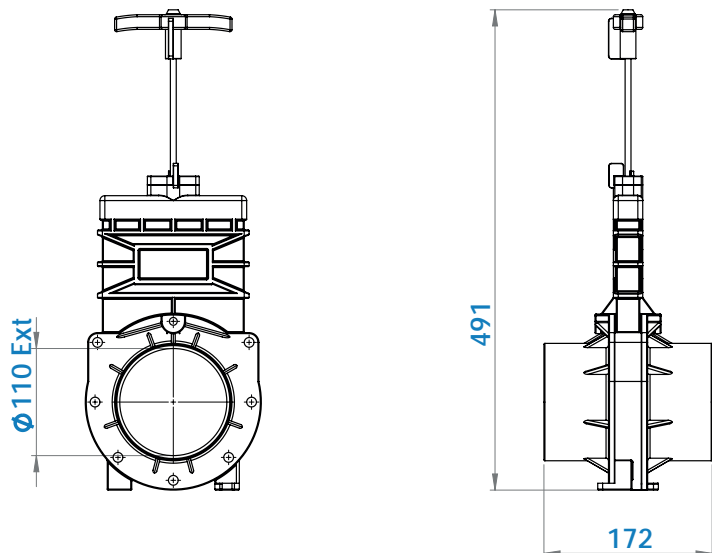

# ACCESSORIES OPTION

1

Ø110mm Ext  
For discharge pipe

2

Ø50mm Ext  
For inlet pipe

3

Ø 100mm  
or 110mm Ext.  
For inlet pipe