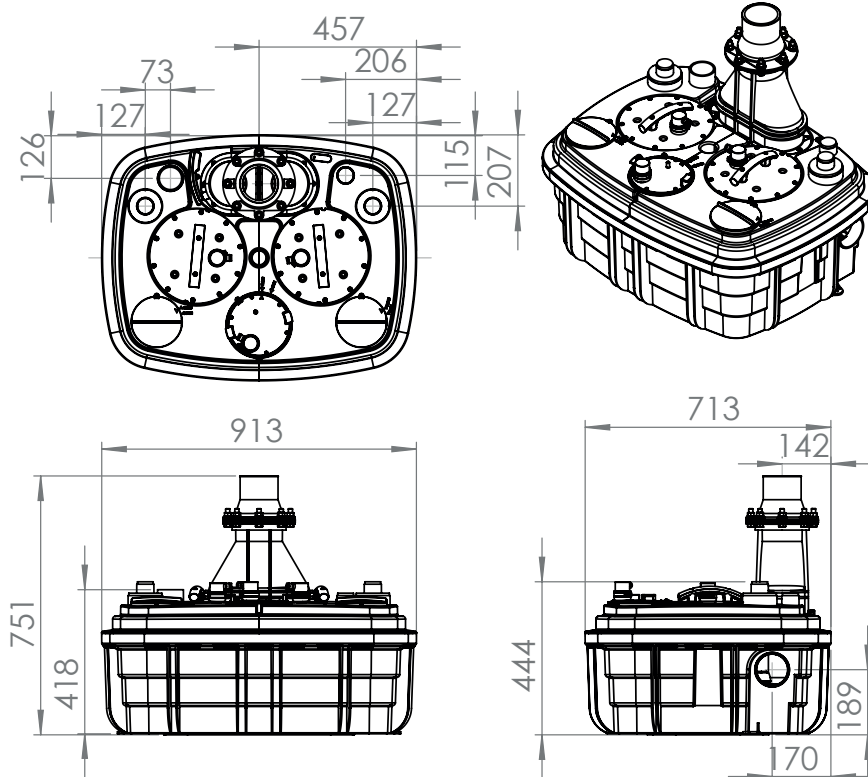

FRANCE

SOCIÉTÉ FRANÇAISE D'ASSAINISSEMENT

41 bis avenue Bosquet - 75007 Paris
Tel. +33 1 44 82 39 00
Fax +33 1 44 82 39 01

UNITED KINGDOM

SANIFLO Ltd.,

Howard House, The Runway
South Ruislip Middx.,
HA4 6 SE
Tel. +44 208 842 0033
Fax +44 208 842 1671

IRELAND

SANIRISH Ltd

IDA Industrial Estate
Edenderry - County Offaly
Tel. + 353 46 9733 102
Fax + 353 46 97 33 093

AUSTRALIA

SANIFLO (Australasia) Pty Ltd

Unit 9/10, 25 Gibbes Street
Chatswood NSW 2067
Tel. +61 298 826 200
Fax +61 298 826 950

DEUTSCHLAND

SFA SANIBROY GmbH

Waldstr. 23 Geb. B5 - 63128
Dietzenbach
Tel. (060 74) 30928-0
Fax (060 74) 30928-90

ITALIA

SFA ITALIA spa

Via del Benessere, 9
27010 Sizzano (PV)
Tel. 03 82 61 81
Fax 03 82 61 8200

ESPAÑA

SFA S.L.

C/ del Sant Crist, 21 Pl. Pla d'En Boet
08302 Mataró - Barcelona
Tel. +34 93 544 60 76
Fax +34 93 462 18 96

PORTUGAL

SFA, Lda.

Sintra Business Park, ed.01-1ºP2710-089 SINTRA
Tel. +35 21 911 27 85
Fax +35 21 957 70 00

РОССИЯ

SFA РОССИЯ

101000 Москва - Колпачный переулок 9а
Тел. (495) 258 29 51
Факс. (495) 258 29 51

SUISSE SCHWEIZ SVIZZERA

SFA SANIBROY AG

Vorstadt 4
3380 Wangen a. A.
Tel. + 41 (0)32 631 04 74
Fax + 41 (0)32 631 04 75

BENELUX

SFA BENELUX B.V.

Industrieweg 1c-d,
6101 WS ECHT
Tel. +31 475 487100
Fax +31 475 486515

SVERIGE

SANIFLO AB

BOX 797
S-191 27 Sollentuna
Tel. +46 (0)8-404 15 30
info@saniflo.se

POLSKA

SFA POLAND Sp. z o.o.

ul. Białolecka 168
03-253 Warszawa
Tel. (+4822) 732 00 32
Fax (+4822) 751 35 16

ČESKÁ REPUBLIKA

SFA-SANIBROY, spol. s r.o

Sokolovská 445/212, 180 00 Praha 8
Tel. +420 266 712 855
Fax, +420 266 712 856

ROMANIA

SFA SANIFLO S.R.L.

145B Foisorului Street District 3
31177 BUCURESTI
Tel. +40 256 245 092
Fax +40 256 245 029

TÜRKIYE

SFA SANIHYDRO LTD STI

Mecidiye Cad No:36-B Sevencan APT
34394 MECIDIYEKÖY - ISTANBUL
Tel. +90 212 275 30 88
Fax, +90 212 275 90 58

CHINA

SFA 中国

上海市静安区石门二路333弄3号振安
广场恒安大厦27C (200041)
Tel. +86(0)21 6218 8969
Fax. +86(0)21 6218 8970

KOREA

www.SFA.biz

sales@saniflo-korea.kr

South Africa

Saniflo Africa (PTY) Ltd

Unit A6 , Spearhead Business Park
Cnr. Freedom Way & Montague Drive
Montague Gardens, 7441
Tél : +27 (0) 21 286 00 28
www.saniflo.co.za

BRAZIL

SFA Brasil Equipamentos Sanitários,

Rua Maria Figueiredo 595
CEP 04002-003 SAO PAULO / SP
Tel. (11) 3052-2292
santrit@sanitrit.com.br

NEW ZEALAND

Saniflo New Zealand Ltd

PO Box 383 Royal Oak,
Auckland 1345
Tel : 09 390 4615
Fax : +61 2 9882 6950

SERVICE HELPLINES