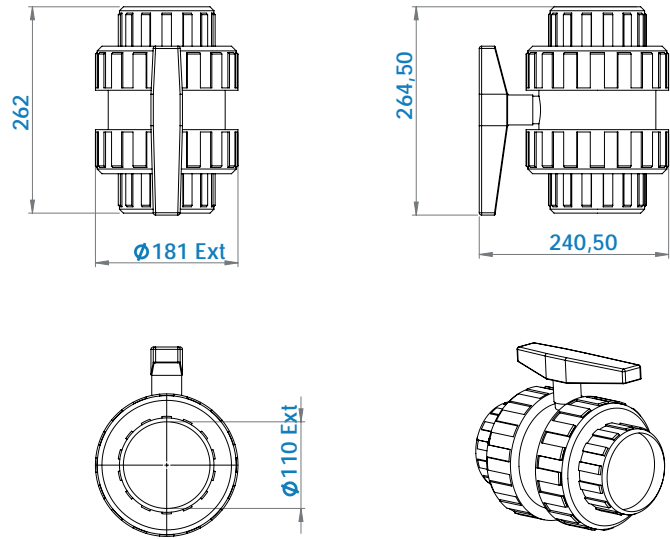

# ACCESSORIES OPTION

1

Ø110mm Ext  
For discharge pipe

2

Ø50mm Ext  
For inlet pipe

3

Ø 100mm  
or 110mm Ext.  
For inlet pipe