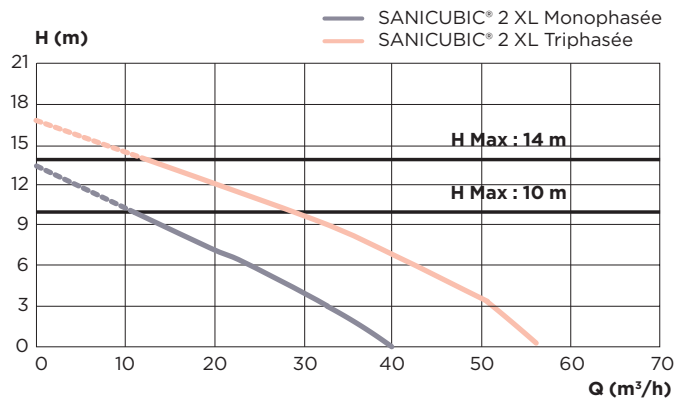

## SANICUBIC 2 VX EN 12050-1

Data specifications		
Type of current	1 phase	3 phase
Voltage	220-240 V	400 V
Frequency	50-60 Hz	50-60 Hz
Motor rating (for one motor)	2 kW	3,5 kW
Current (for one motor)	8A	12 A
Cable (4m) sensor - control box	H07RN-F 3X1,5	
Cable (4m) engine - control box	H07RN-F 4G1,5	
Cable (2,5m) Power supply cable	H07RN-F 3G1,5	5G2,5
Protection code	Station : IP68, control box: IPX4	
max. discharge height	13 m	17 m
max. flow rate	40 m3/h	55 m3/h
max temperature	35°C (70°C, 5 min)	
Free passage	50 mm	
Tank volume	120 L	
useful volume	26 L	
ON / OFF level activation	180 mm / 100 mm	
ON alarm activation	250 mm	
Weight including accessories	88 kg	
Discharge	Øext 110 mm	
Inlet	Øext 125, 110, 100, 50, 40 mm	
Ventilation	Øext 75 mm	