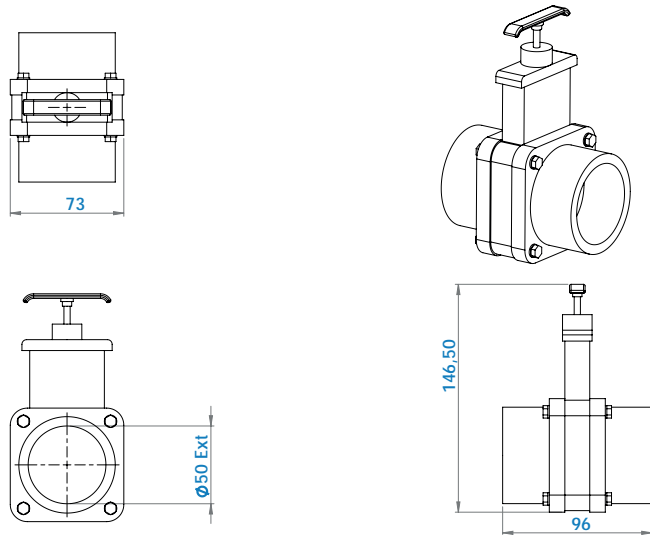

# ACCESSORIES OPTION

1

Ø110mm Ext  
For discharge pipe

2

Ø50mm Ext  
For inlet pipe

3

Ø 100mm  
or 110mm Ext.  
For inlet pipe