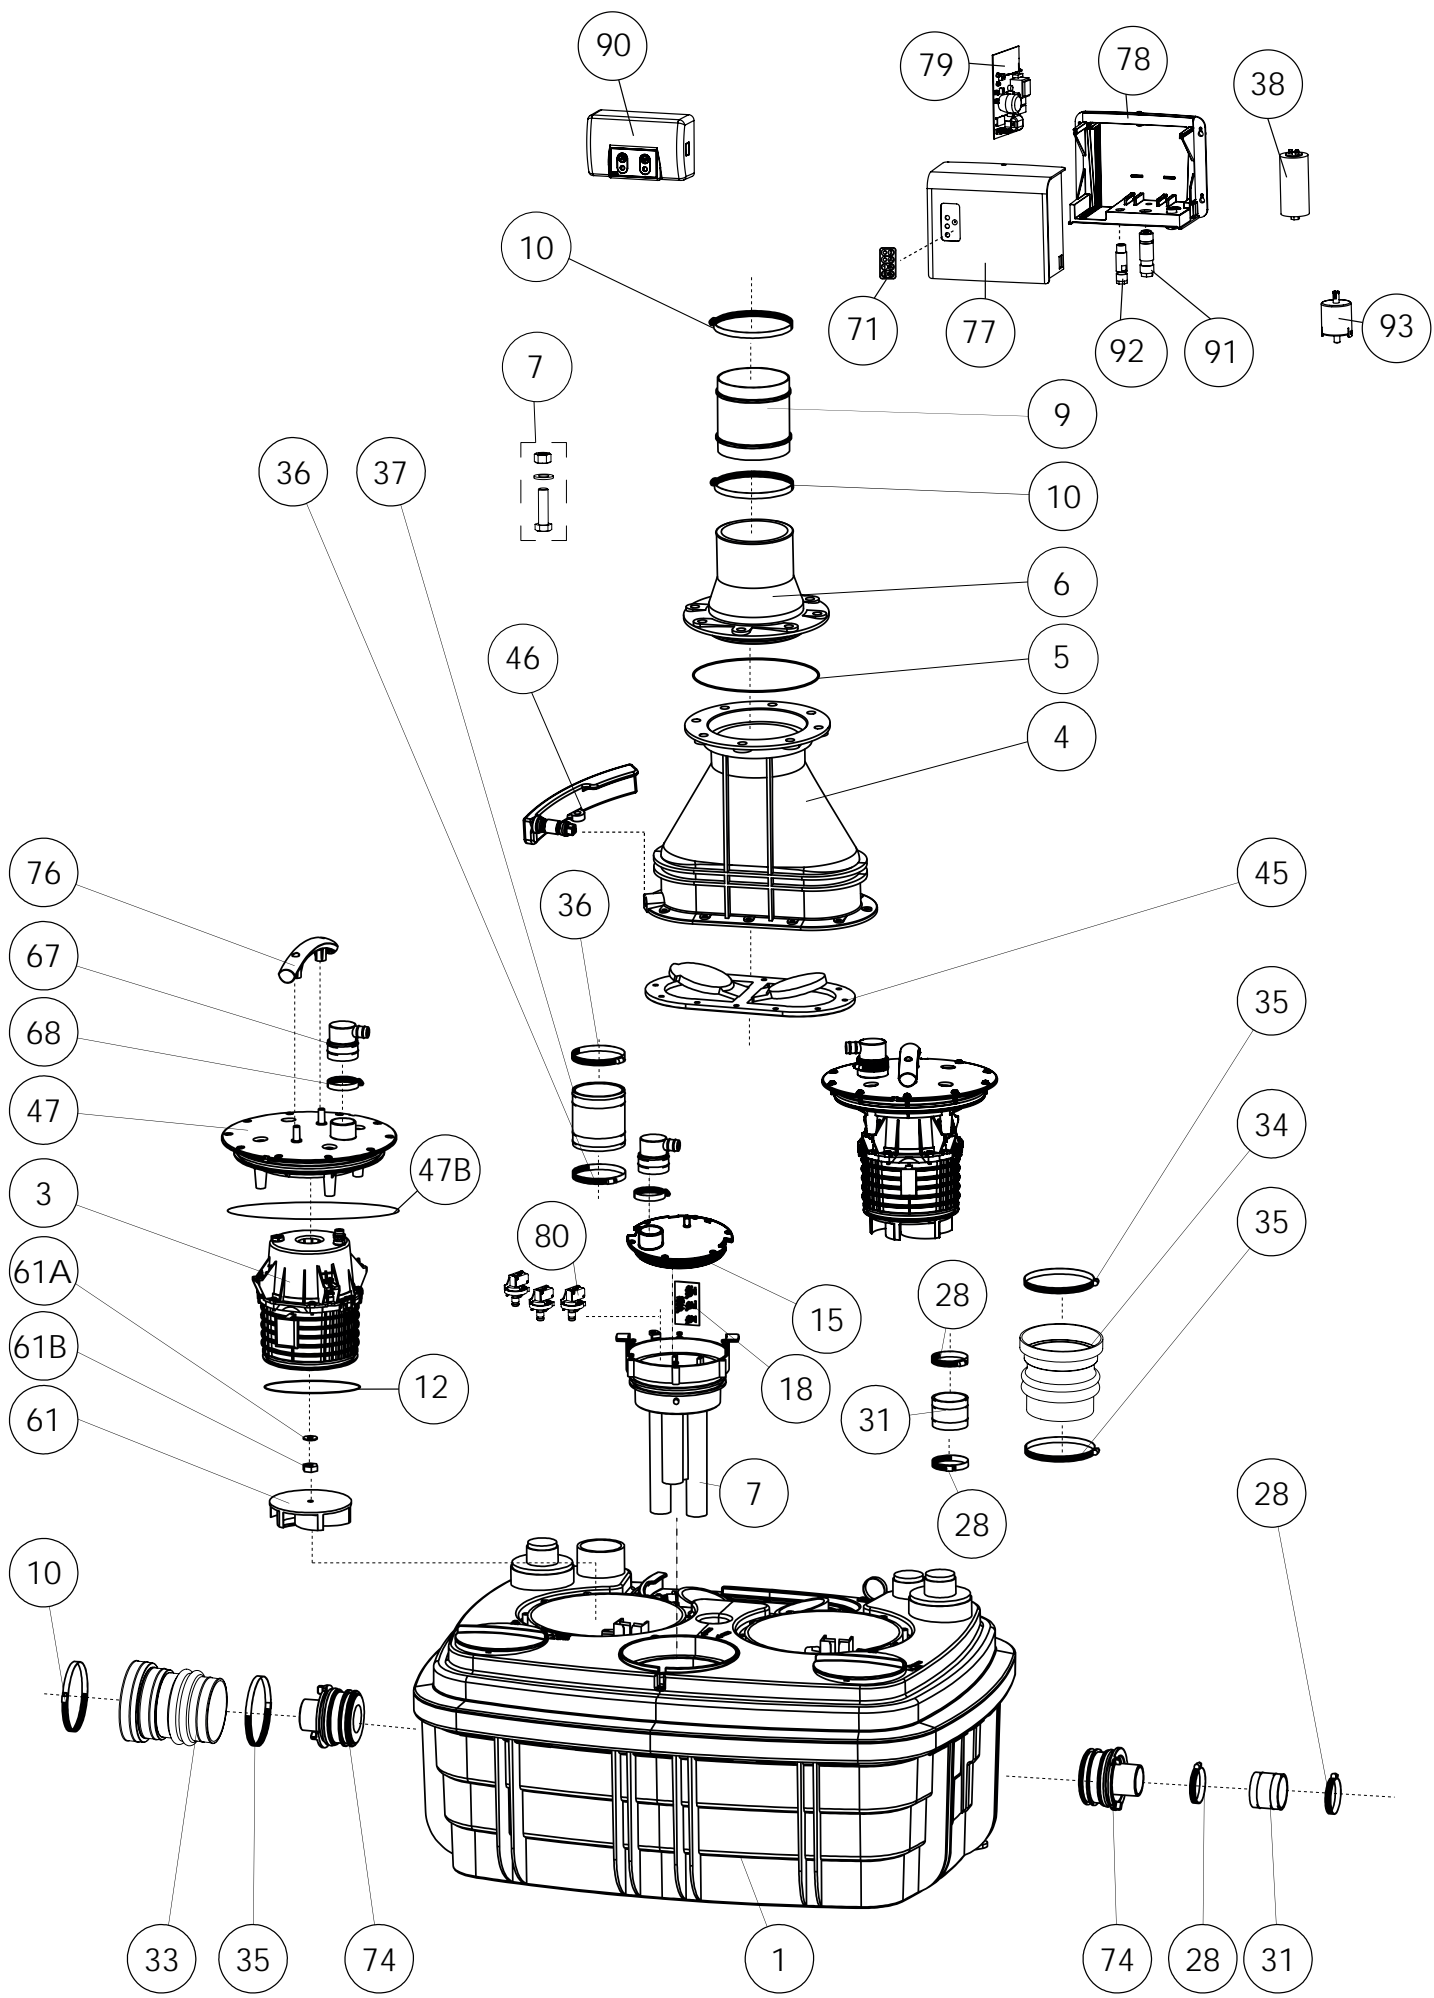

# ACCESSORIES OPTION

1

Ø110mm Ext  
For discharge pipe

2

Ø50mm Ext  
For inlet pipe

3

Ø 100mm  
or 110mm Ext.  
For inlet pipe