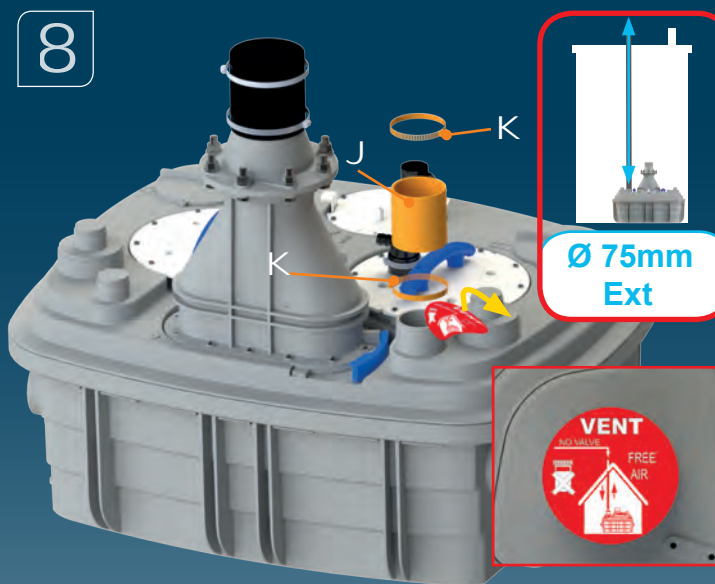

3

Ø 40/50mm Ext

4

Ø 100/110/125mm Ext

5

Ø 40/50mm Ext

6

Ø 100/110/125mm Ext

7

Ø 40/50mm Ext

8