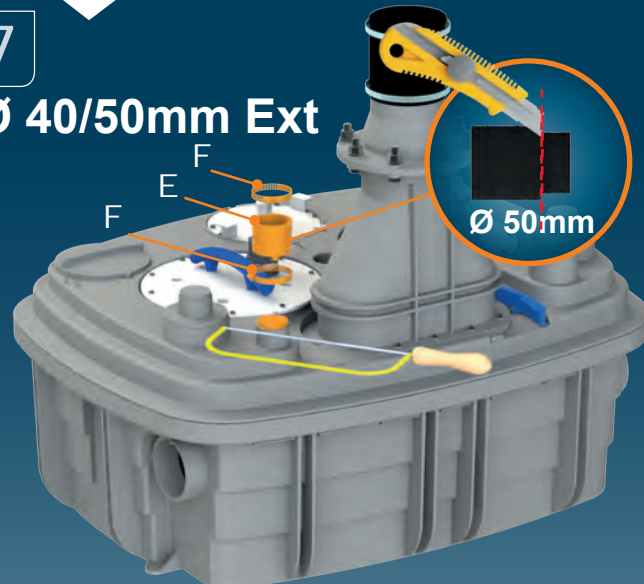

7

Ø 40/50mm Ext